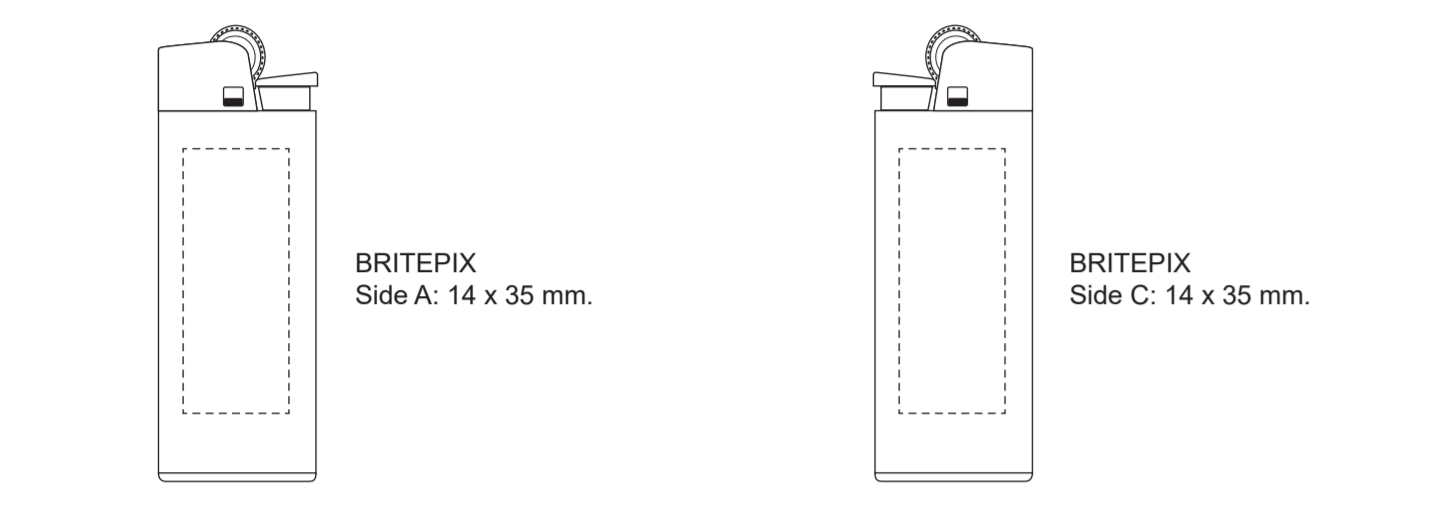

QR CODE (screen printing)
We don't recommend to print any QR CODE due to its curved surface

PUFFY INK (screen printing)
It can be printed EITHER on side A OR on side C

<p>BO white translucent_BA white_FO red_HO chrome</p>	<p>BO black_BA white_FO red_HO chrome</p>	<p>BO black_BA black_FO black_HO chrome</p>	<p>BO red_BA white_FO red_HO chrome</p>	<p>BO light blue_BA white_FO red_HO chrome</p>	<p>BO rhodamine_BA white_FO white_HO chro(Non Std)</p>
<p>BO dark blue_BA white_FO red_HO chrome</p>	<p>BO_BA_FO orange pastel_HO chrome</p>	<p>BO dark blue_BA_FO dark blue_HO chrome</p>	<p>BO opaque white_BA white_FO white_HO chrome</p>	<p>BO opaque white_BA white_FO black_HO chrome</p>	<p>BO yellow_BA white_FO white_HO chrome(Non Std)</p>
<p>BO opaque white_BA white_FO red_HO chrome</p>	<p>BO opaig white_BA black_FO black_HO chro(Non Std)</p>	<p>BO apple green_BA white_FO red_HO chrome</p>	<p>BO_BA_FO blue pastel_HO chrome</p>	<p>BO_BA_FO purple pastel_HO chrome</p>	<p>BO Blue_BA white_FO red_HO chrome</p>
<p>BO light yellow_BA white_FO red_HO chrome</p>	<p>CMade BO_CMade BA_CMade FO_CMade HO</p>	<p>BO Opaque White_BA white_FO navy_HO chr(Non Std)</p>	<p>BO Opaq White_BA white_FO gold_HO chro(Non Std)</p>	<p>BO Rhodamine_BA white_FO red_HO chrome</p>	
<p>BO Grey_BA white_FO red_HO chrome</p>	<p>BO Opaque White_BA white_FO navy_HO chr(Non Std)</p>				

SPECIAL FINISHES

Image area: 64.5 x 52.4 mm.
Cutting area: 65.5 x 49.5 mm.
Total area: 62.8 x 49.2 mm.
Special finish: 48 x 48 mm.

Puffy
Puffy Gloss
Sandy
Glow in the dark
UV
Holographic silver
Holographic gold